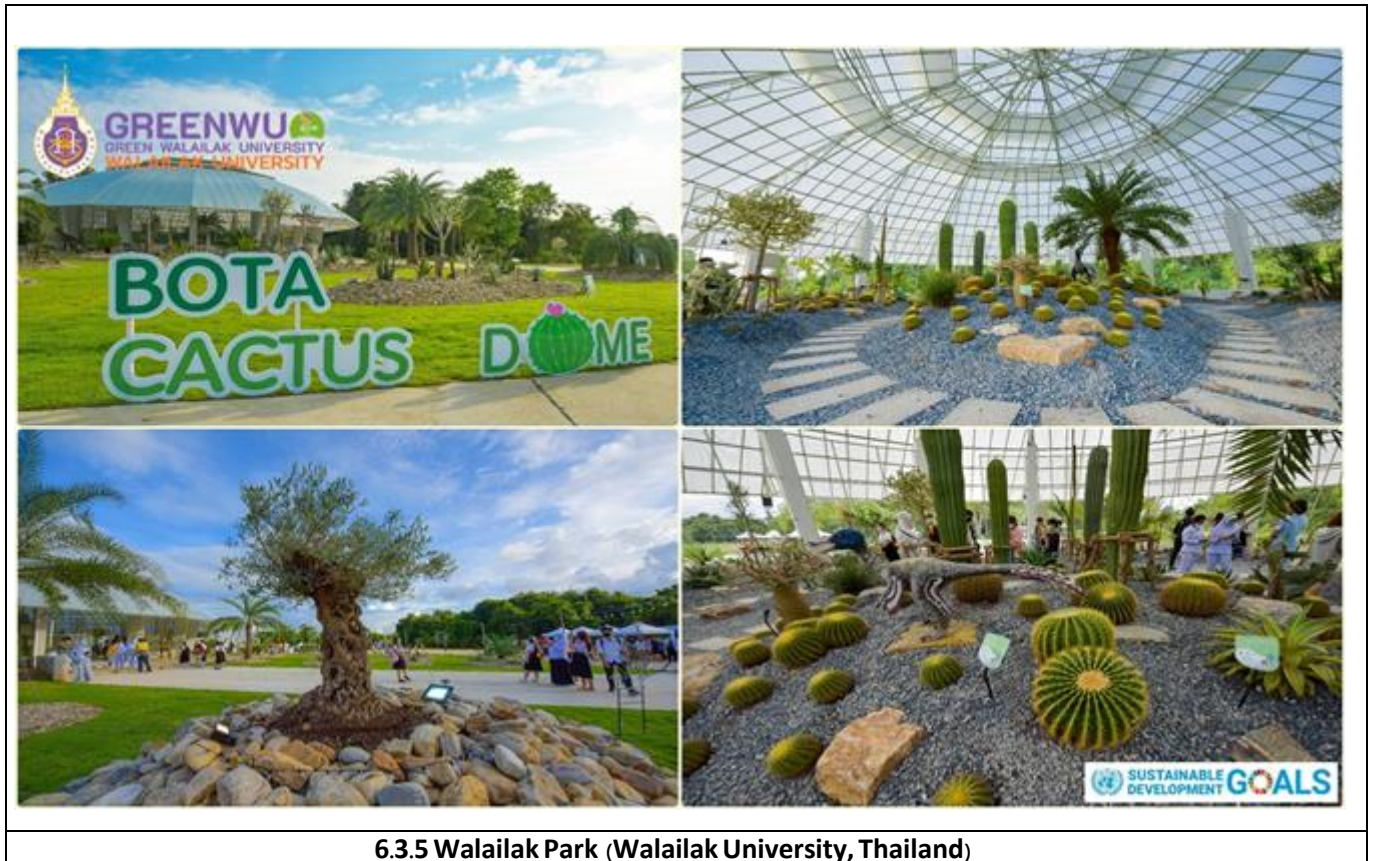

6.3.4 Walailak Park (Walailak University, Thailand)

University: Walailak University
Country: Thailand
Web Address : <https://green.wu.ac.th/>