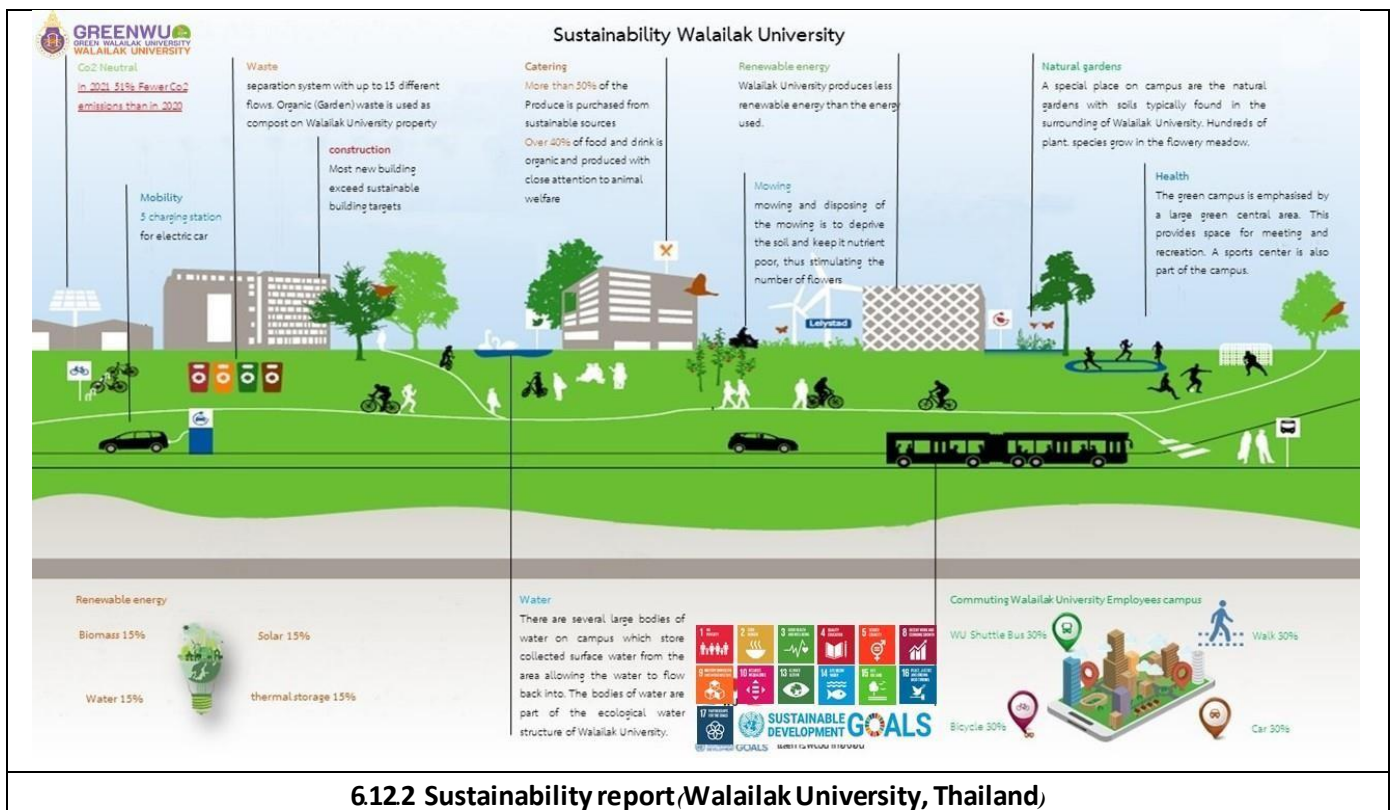

## Template for Evidence(s) UI GreenMetric Questionnaire

University : Walailak University  
Country : Thailand  
Web Address: <https://green.wu.ac.th/>

### 12.4.1 Publication of a sustainability report

Year: 2020

6.12.1 Sustainability report (Walailak University, Thailand)

## Template for Evidence(s) UI GreenMetric Questionnaire

University : Walailak University  
Country : Thailand  
Web Address : <https://green.wu.ac.th/>

6.122 Sustainability report (Walailak University, Thailand)